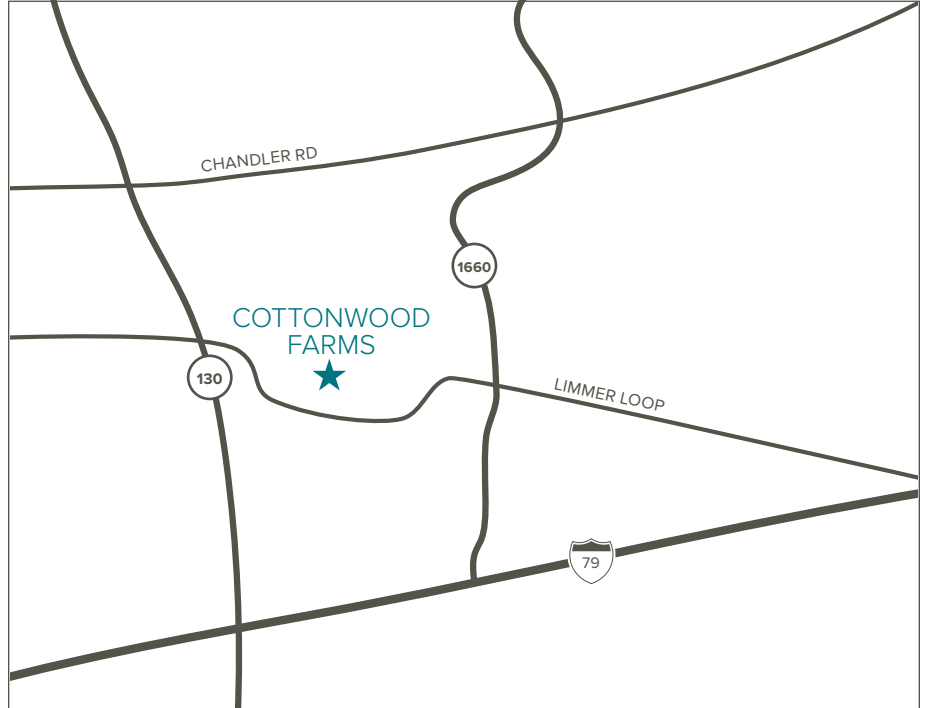

Sales Center

Model Home (Coming Soon)
Hutto, TX

DIRECTIONS TO COTTONWOOD FARMS

The new community of Cottonwood Farms will be located at Ed Schmidt Blvd. and Hornbill Dr., just north of Limmer Loop.

512.623.1895
ashtonwoods.com